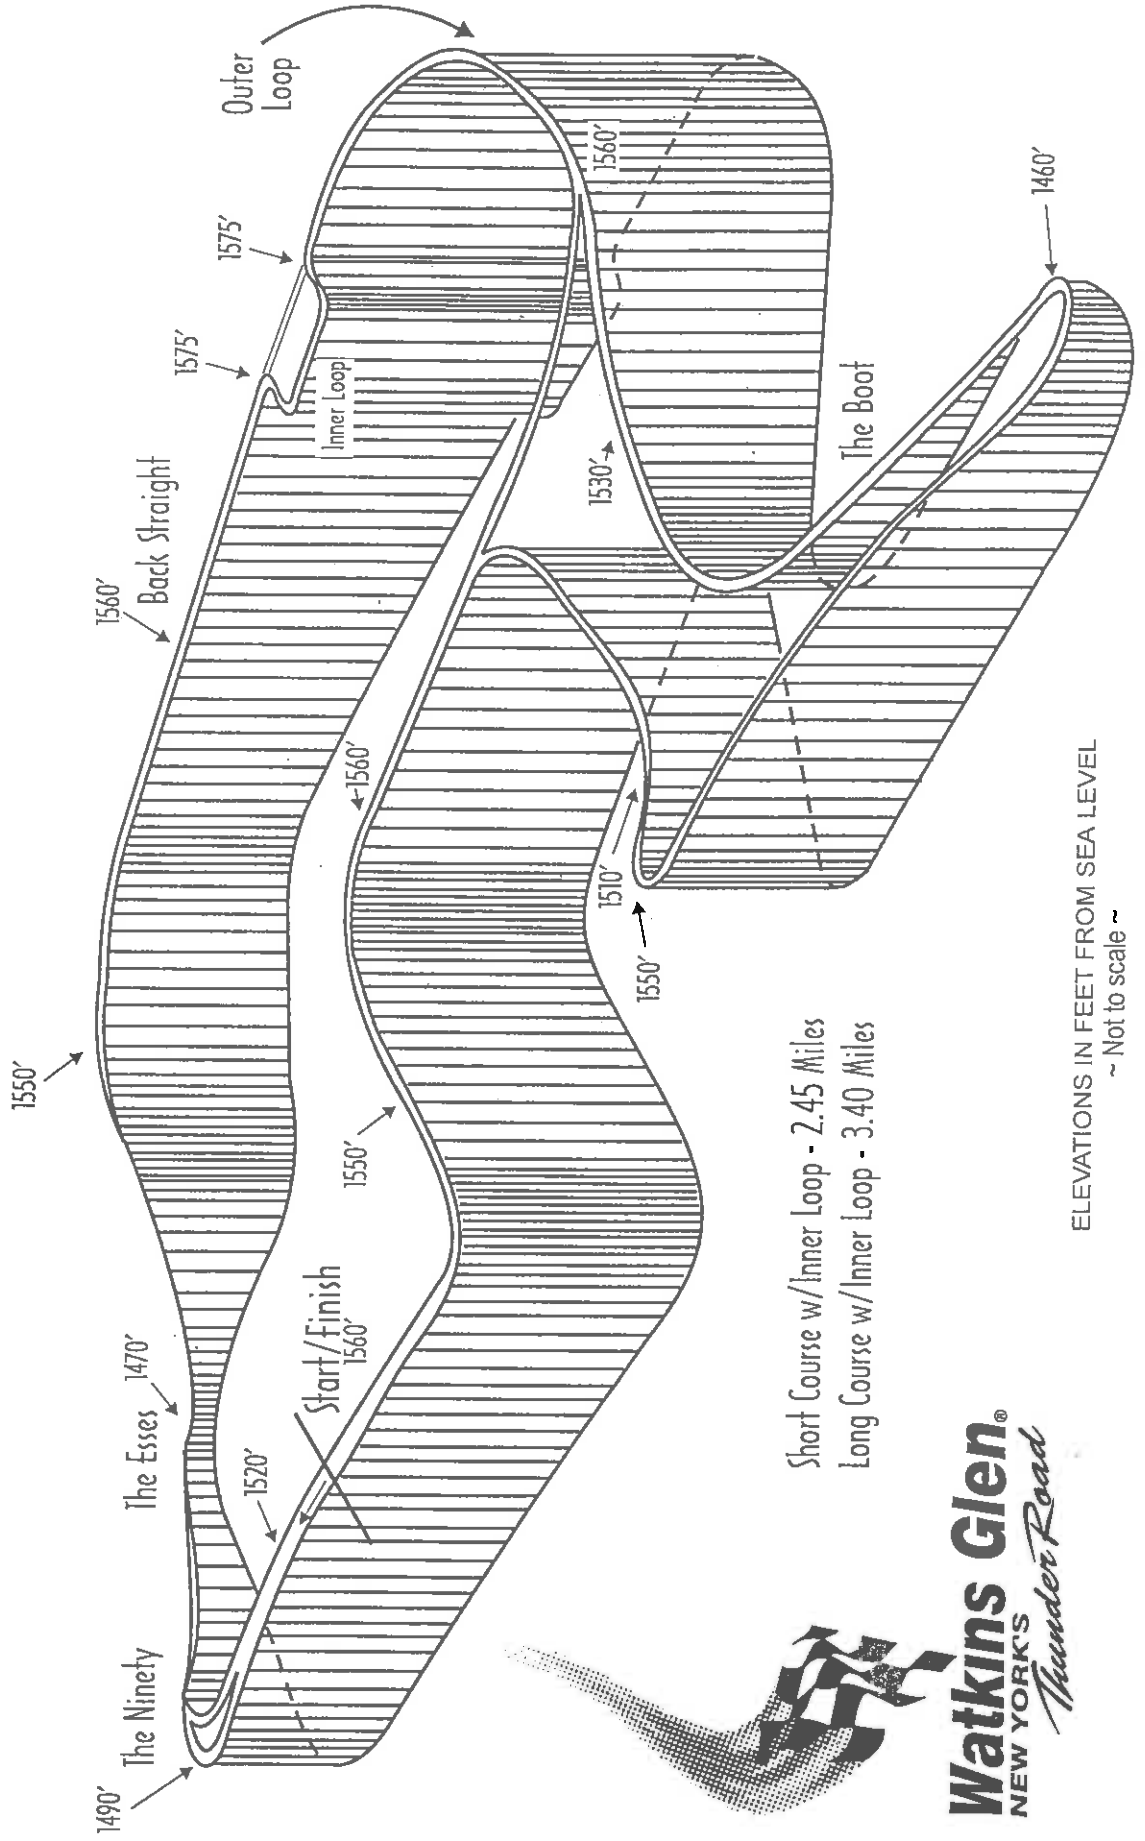

## Track Elevation Map

Short Course w/ Inner Loop - 2.45 Miles  
Long Course w/ Inner Loop - 3.40 Miles

ELEVATIONS IN FEET FROM SEA LEVEL  
~ Not to scale ~

**Watkins Glen®**  
NEW YORK'S  
*Thunder Road*