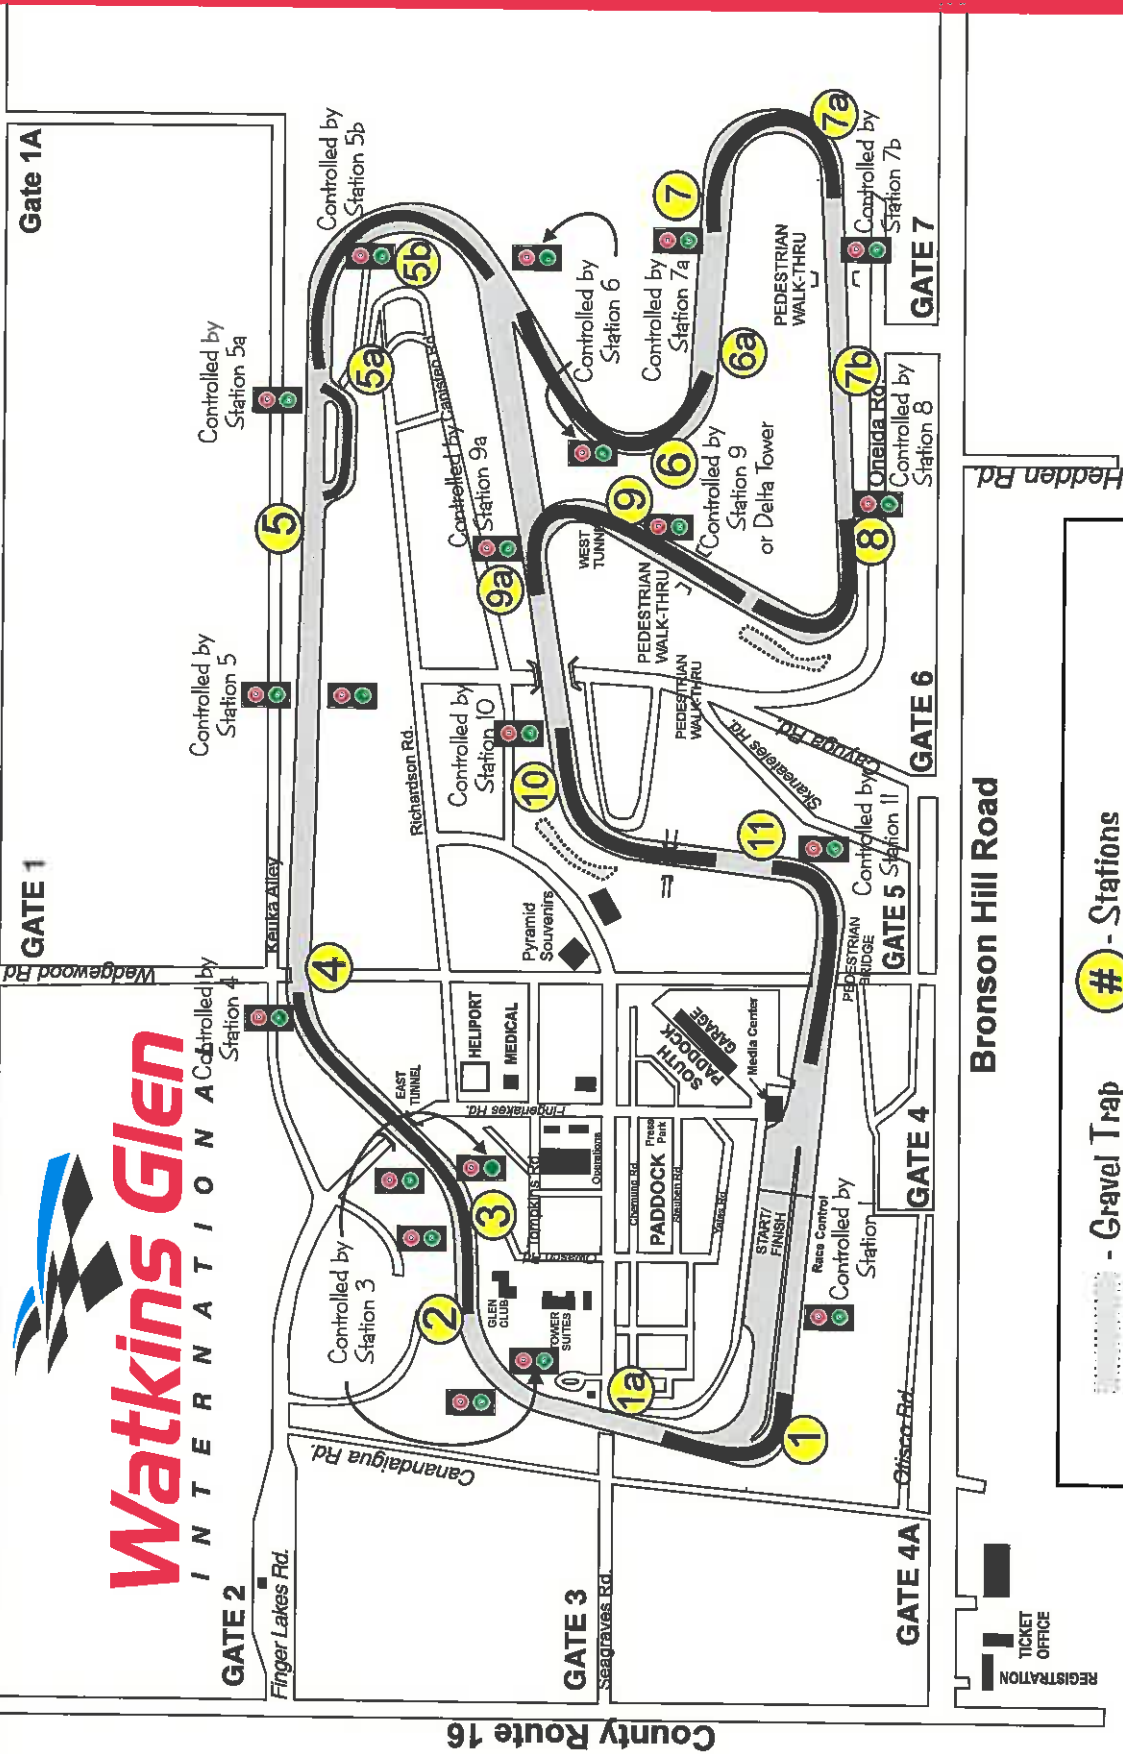

# Watkins Glen International Stations & Caution Lights (Competitive Events)

## Track Elevation Map

Short Course w/ Inner Loop - 2.45 Miles  
Long Course w/ Inner Loop - 3.40 Miles

ELEVATIONS IN FEET FROM SEA LEVEL  
~ Not to scale ~

**Watkins Glen®**  
NEW YORK'S  
*Thunder Road*